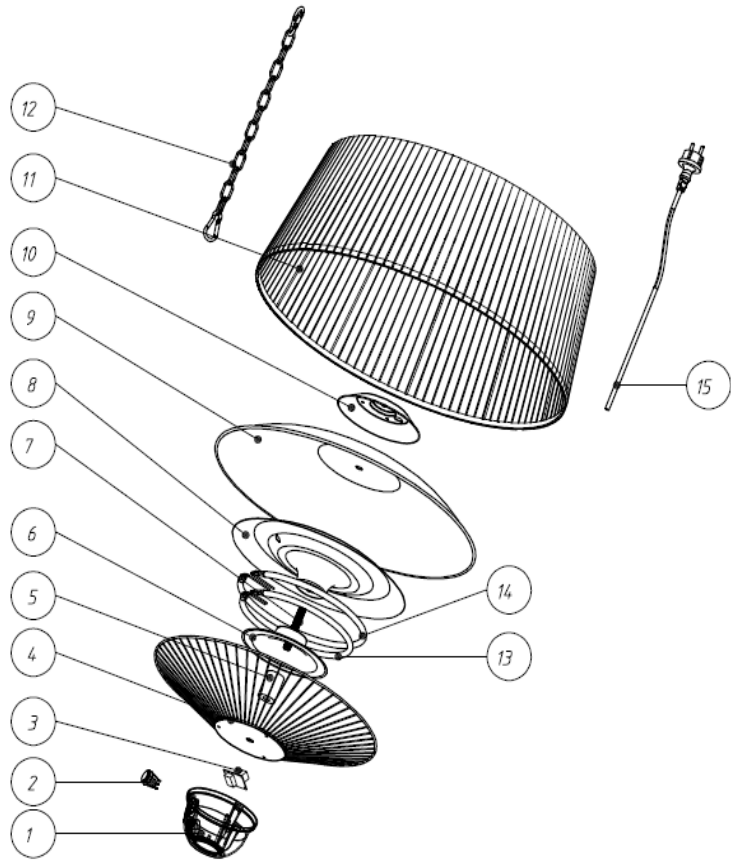

## ZHQ2125-RMLED-B Explode Drawing

NO	PART NO	PARTS NAME	QTY	Unite Price (US\$)
15	011100525	Power Cable	1	4.5
14	040200413	Clear Halogen Lamp 1000W	1	6.1
13	040200412	Clear Halogen Lamp 800W	1	7.1
12	010900537	Chain	1	1
11	010801021	Fabric Cover Black	1	20
10	010900482	Top cover	1	1.5
9	010801295	ZHQ2125-MI Big cover	1	12
8	010800042	Reflector	1	9
7	010900471	Gored Screw	1	1
6	010900485	ZHQ2125-mi Glare-shield	1	1.5
5	010900125	Tube Connector	1	1.5
4	010800284	Mesh	1	3.2
3	010360164	W019A PCB	1	7
2	010360032	Switch	1	1
1	011000524	ZHQ2125 Touch connector	1	2